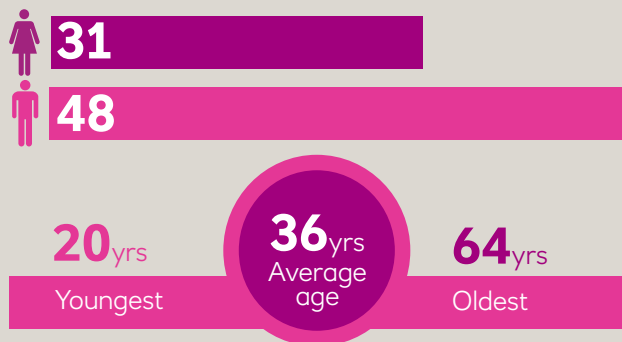

Key facts on entrepreneurs and SME 'chiclets' based in the Manchester enterprise hub.

Business Sectors

Total Chiclets

79

59%
of people think that entrepreneurs are key to the success of the Northern Powerhouse

Age and gender

Business figures for chiclets

Population of Manchester

520,000

Average, full-time weekly pay

£480

Since 2008 Manchester has seen

22% gross value growth